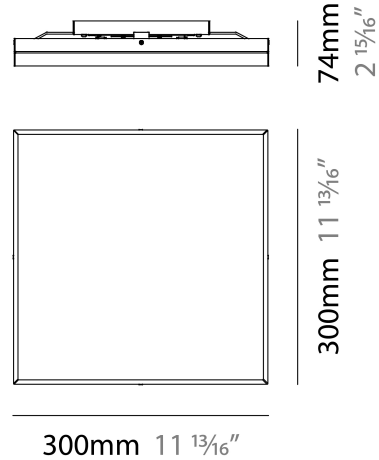

LINEA SURFACE

D92053

PROJECT

TYPE

NOTES

QUANTITY

DATE

GENERAL

Series: Linea
Brand: Milan
Division: Design
Mounting Type: Surface
Mounting Location: Ceiling
Subcategory: Downlight

PHYSICAL

Shape: Rectangle
Length (mm): 300
Length (in): 11 3/4
Width (mm): 300
Width (in): 11 3/4
Height (mm): 76
Height (in): 3
Extension (mm): 76
Extension (in): 3
Weight (kg): 2.7
Weight (lbs): 6
Diffuser: White Glass
Fixture Material: Glass / Aluminum

ELECTRICAL

Number of Lamps: 1
Lamp Type: LED Retrofit / Halogen
Lamp Shape: T3
Bulb Included: Bulb Not Included
Total Output Wattage (W): 23 / 100
Max. Wattage Per Lamp (W): 23 / 100
Lamp Base: RSC
Input Voltage (V): 120

LED

OPTICAL

RATINGS AND CERTIFICATIONS

Certified By: CSA Certified to UL and CSA Standards
IP rating: IP20